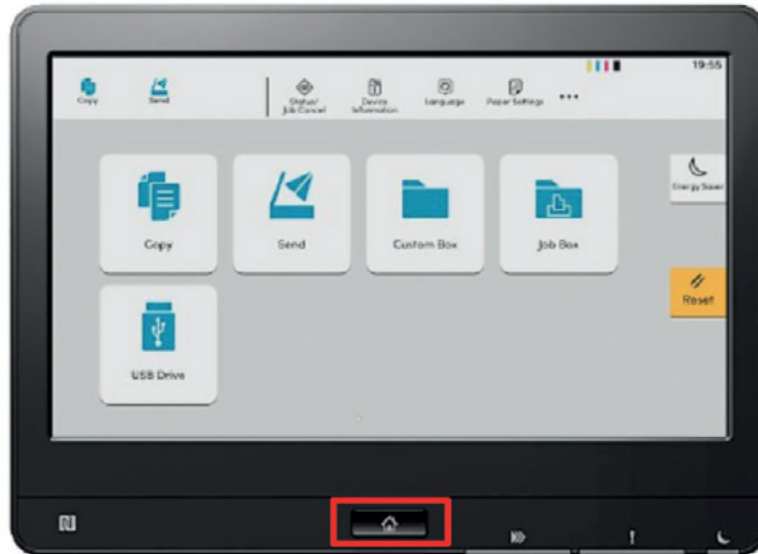

Kyocera TASKalfa xxx3 Range

- 1 Press the 'System Menu/ Counter' button on your display panel as shown in the picture below.

- 2 Touch the 'Counter' option on the display screen.

Kyocera TASKalfa xxx3 Range

3

Calvert require two 'Totals' in the top right of the screen, as highlighted in red below.

Colour Devices

- Black & White - Total
- Full Colour - Total

Mono Devices

- Black & White - Total

Alternatively you can press the **'Print Status Page'** button on the bottom of the Device Counter Screen as highlighted in red below.

Kyocera TASKalfa xxx4 Range

- 1 On the main panel of the device press the home button highlighted in red below.

- 2 On the home screen select the 3 dots in the top right of the screen as highlighted in red below.