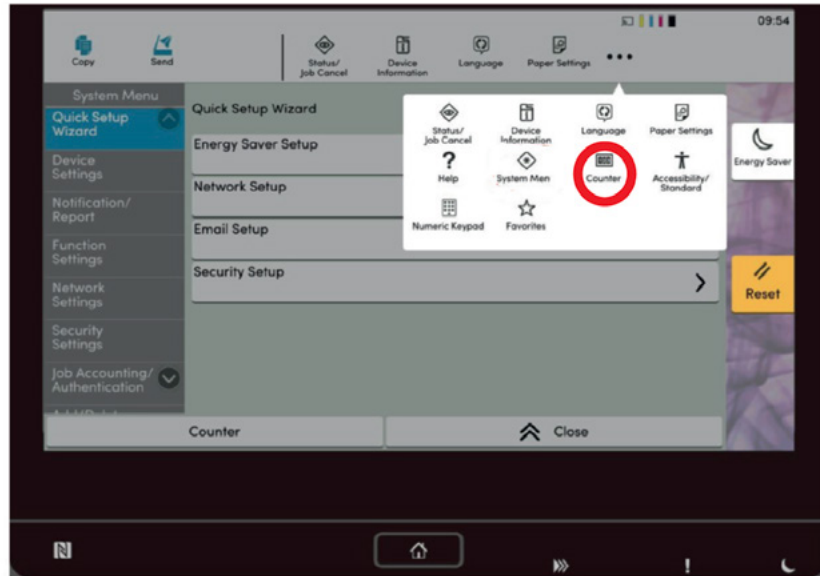

Kyocera TASKalfa xxx4 Range

- 1 On the main panel of the device press the home button highlighted in red below.

- 2 On the home screen select the 3 dots in the top right of the screen as highlighted in red below.

Kyocera TASKalfa xxx4 Range

3 From here select the "Counter" button as highlighted 3 in red below.

4 Calvert will require the Black & White and Colour totals as highlighted in red below. Alternatively you can press the 'Print Status Page' button on the bottom of the Device Counter Screen as highlighted in red below.