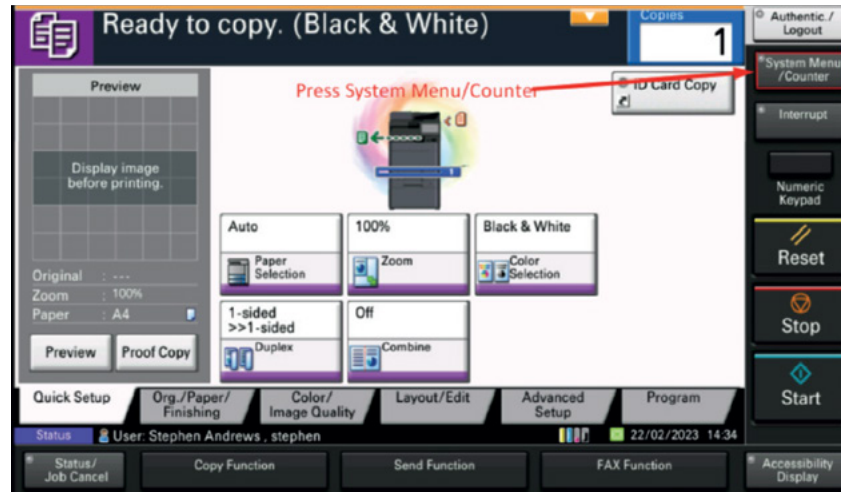

Kyocera TASKalfa xxx3 Range

- 1 Press the 'System Menu/ Counter' button on your display panel as shown in the picture below.

- 2 Touch the 'Counter' option on the display screen.

Kyocera TASKalfa xxx3 Range