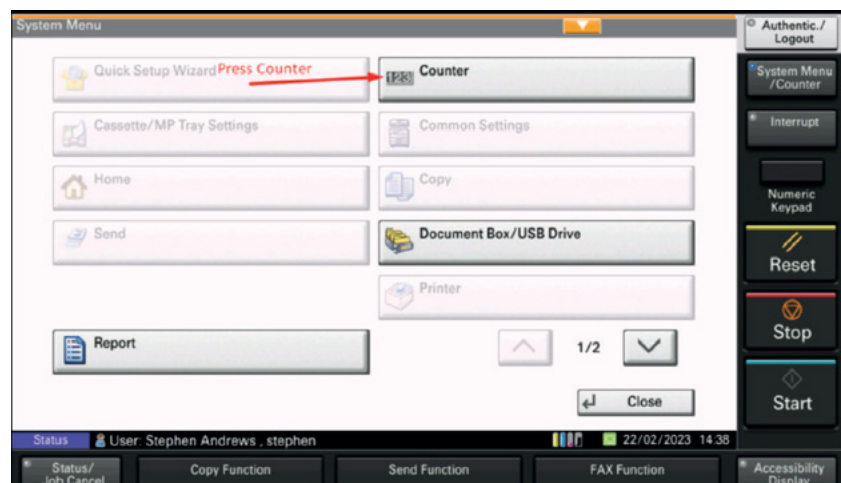

Kyocera TASKalfa xxx3 Range

- 1 Press the 'System Menu/ Counter' button on your display panel as shown in the picture below.

- 2 Touch the 'Counter' option on the display screen.

Kyocera TASKalfa xxx3 Range