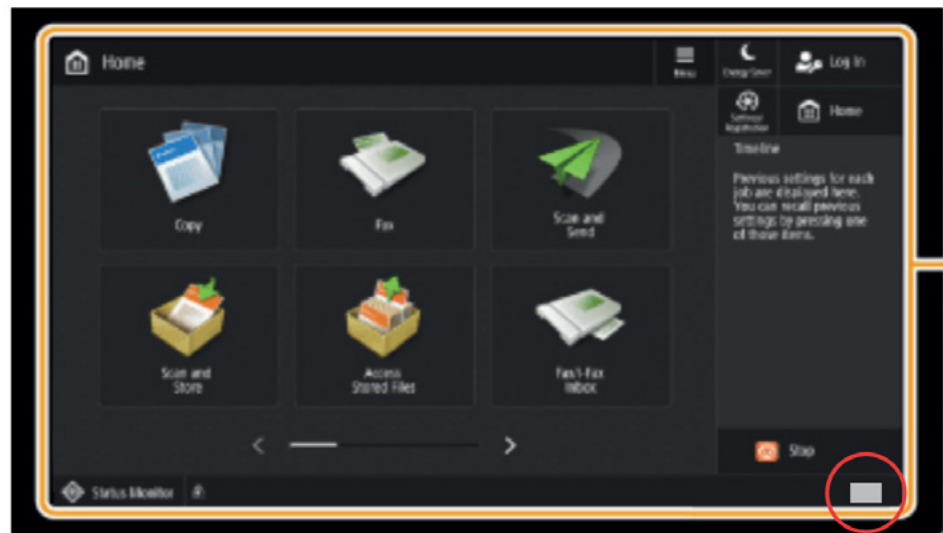

Canon Devices

(Without Number Panel)

Press to display the total number of pages used for operations such as copying or printing on the touch panel display.

You can also check the serial number and IP address of the machine, and the device information of optional products.