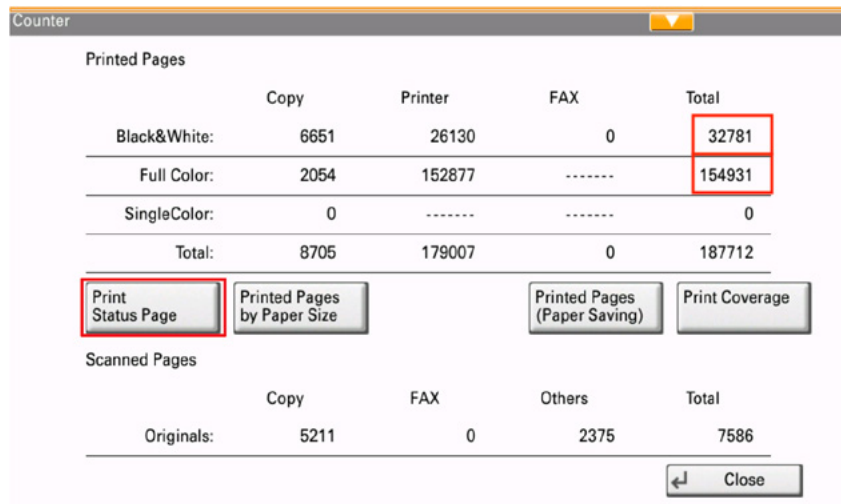

Kyocera TASKalfa xxx3 Range

- 1 Press the 'System Menu/ Counter' button on your display panel as shown in the picture below.

- 2 Touch the 'Counter' option on the display screen.

Kyocera TASKalfa xxx3 Range

3

Calvert require two 'Totals' in the top right of the screen, as highlighted in red below.

Colour Devices

- Black & White - Total
- Full Colour - Total

Mono Devices

- Black & White - Total

Alternatively you can press the **'Print Status Page'** button on the bottom of the Device Counter Screen as highlighted in red below.