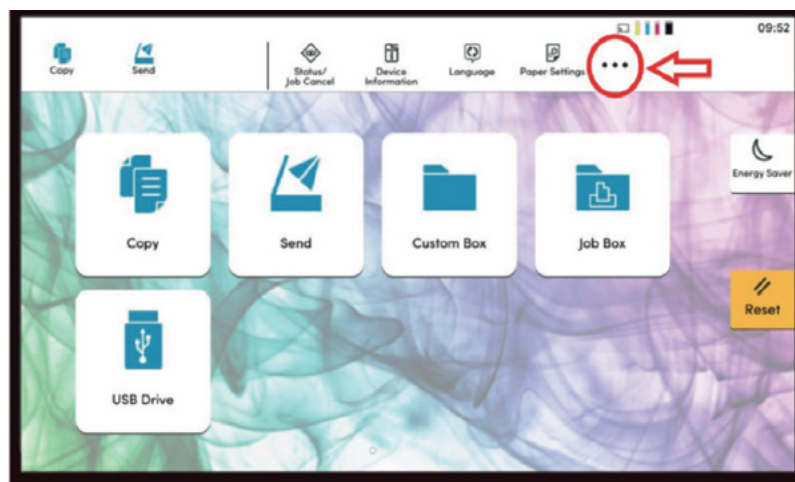

Kyocera TASKalfa xxx3 Range

- 1 Press the 'System Menu/ Counter' button on your display panel as shown in the picture below.

- 2 Touch the 'Counter' option on the display screen.

Kyocera TASKalfa xxx3 Range

3

Calvert require two 'Totals' in the top right of the screen, as highlighted in red below.

Colour Devices

- Black & White - Total
- Full Colour - Total

Mono Devices

- Black & White - Total

Alternatively you can press the **'Print Status Page'** button on the bottom of the Device Counter Screen as highlighted in red below.

Kyocera TASKalfa xxx4 Range

- 1 On the main panel of the device press the home button highlighted in red below.

- 2 On the home screen select the 3 dots in the top right of the screen as highlighted in red below.